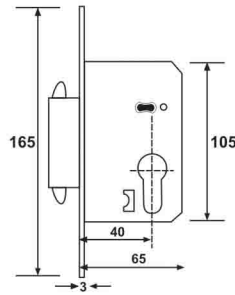

Euro Profile Cylinder Lock Body

1

LLL000.. Series

Baby Latch

LLBL0001

Dead Lock

1

LLDL0001

Dead Lock Double Jaw Type

1

LLDL0101

Dead Lock For Sliding Door

1

LLDL0102

Sliding Door Dead Lock Narrow Body

1

LLDL0103

Roller Catch Lock For Both Side Opening Door

1

LLLB0013

Enduro Lock Body

**3**

LLL B0201  
LLL B0211

Enduro Lock Body TRI PIN