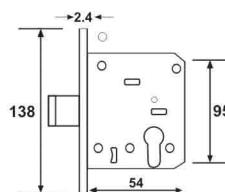

Euro Profile Cylinder Lock Body

1

LLL000.. Series

Baby Latch

LLBL0001

Dead Lock

1

LLDL0001

Dead Lock Double Jaw Type

1

LLDL0101

Dead Lock For Sliding Door

1

LLDL0102

Sliding Door Dead Lock Narrow Body

1

LLDL0103

Roller Catch Lock For Both Side Opening Door

1

LLLB0013

Enduro Lock Body

**3**

LLL B0201  
LLL B0211

Enduro Lock Body TRI PIN