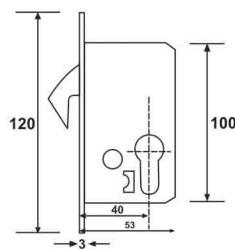

Dead Lock Double Jaw Type

1

LLDL0101

Dead Lock For Sliding Door

1

LLDL0102

Sliding Door Dead Lock Narrow Body

1

LLDL0103

Roller Catch Lock For Both Side Opening Door

1

LLLB0013

Enduro Lock Body

**3**

LLL B0201  
LLL B0211

Enduro Lock Body TRI PIN