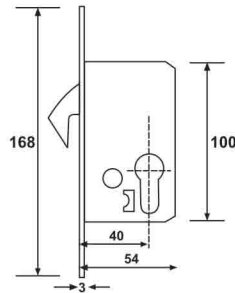

Dead Lock Double Jaw Type

1

LLDL0101

Dead Lock For Sliding Door

1

LLDL0102

Sliding Door Dead Lock Narrow Body

1

LLDL0103

Roller Catch Lock For Both Side Opening Door

1

LLLB0013

Enduro Lock Body

**3**

LLL B0201  
LLL B0211

Enduro Lock Body TRI PIN