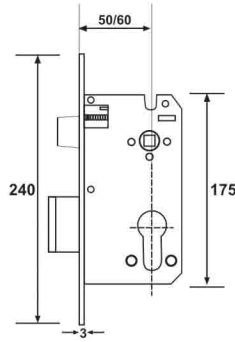

Euro Profile Cylinder Lock Body

1

LLL000.. Series

Baby Latch

LLBL0001

Dead Lock

1

LLDL0001

Dead Lock Double Jaw Type

1

LLDL0101

Dead Lock For Sliding Door

1

LLDL0102

Sliding Door Dead Lock Narrow Body

1

LLDL0103

Roller Catch Lock For Both Side Opening Door

1

LLLB0013

Enduro Lock Body

**3**

LLL B0201  
LLL B0211

Enduro Lock Body TRI PIN