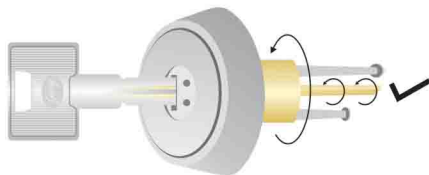

NIGHT LATCHES

INTRODUCING FIRST TIME IN INDIA

MIRAGE TWIN BOLT
LLNL0001

4

CORRECT KEY

Cylinder is rotating and locking mechanism is working

INCORRECT KEY

Cylinder is rotating but locking mechanism is not working

SPECIAL FEATURES

- Unique snake shape key slot to avoid key duplication
- Unique (patent applied) racing cylinder where in an incorrect key lets the user rotate the cylinder, but it does not work the lock, thus making it impossible to duplicate the key.
- Heavy duty stainless steel lock body in satin finish to suit modern interior designs