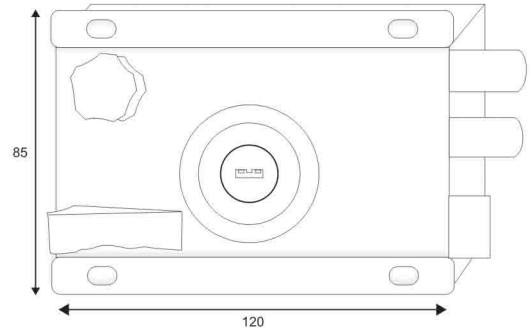

NIGHT LATCHES

INTRODUCING FIRST TIME IN INDIA

MIRAGE TWIN BOLT
LLNL0001

4

CORRECT KEY

Cylinder is rotating and locking mechanism is working

INCORRECT KEY

Cylinder is rotating but locking mechanism is not working