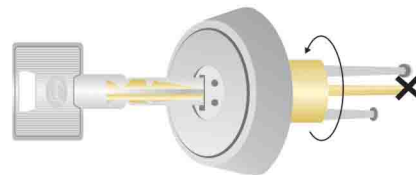

NIGHT LATCHES

INTRODUCING FIRST TIME IN INDIA

MIRAGE TWIN BOLT
LLNL0001

4

CORRECT KEY

Cylinder is rotating and locking mechanism is working

INCORRECT KEY

Cylinder is rotating but locking mechanism is not working

SPECIAL FEATURES

- Unique snake shape key slot to avoid key duplication
- Unique (patent applied) racing cylinder where in an incorrect key lets the user rotate the cylinder, but it does not work the lock, thus making it impossible to duplicate the key.
- Heavy duty stainless steel lock body in satin finish to suit modern interior designs

FEATURES

- HARDENED STEEL BOLT
- BRASS LATCH
- 10 PIN BRASS CYLINDER
- HEAVY DUTY MILD STEEL BODY (2mm)
- 4 PCS. BRASS COMPUTER KEYS

2

VERTI BOLT - COMPUTER KEY

CODE	FINISH
<u>LLNL0005</u>	<u>BROWN</u>
<u>LLNL0006</u>	<u>BEIGE</u>

Backset :

The standard backset 60mm & 70mm (2-3/4")

300000 cycles*

backset 60mm/ 70mm

handle reversiable

master key available

pin tumbler cylinder

No. of keys