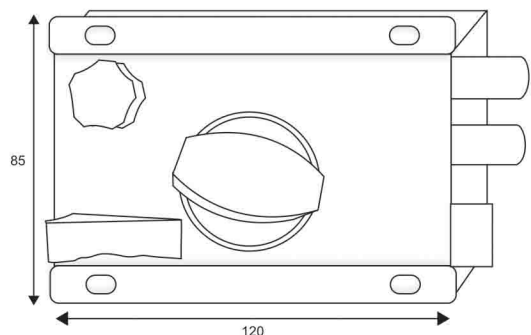

MIRAGE TWIN BOLT
LLNL0002

4