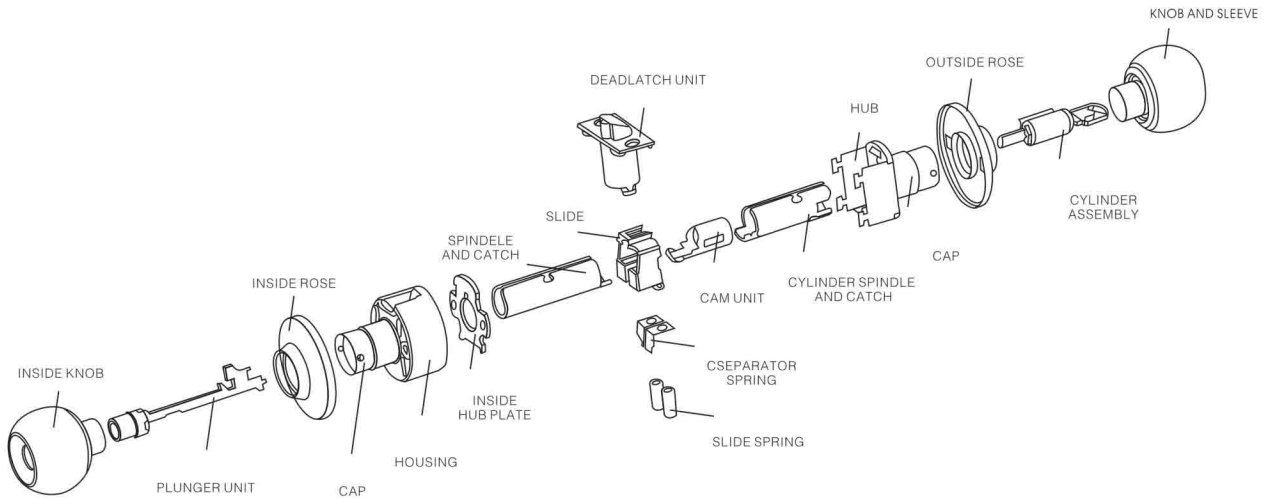

FEATURES

- HARDENED STEEL BOLT
- BRASS LATCH
- 10 PIN BRASS CYLINDER
- HEAVY DUTY MILD STEEL BODY (2mm)
- 4 PCS. BRASS COMPUTER KEYS

2

VERTI BOLT - COMPUTER KEY

CODE	FINISH
<u>LLNL0005</u>	<u>BROWN</u>
<u>LLNL0006</u>	<u>BEIGE</u>

2

VERTI BOLT - COMPUTER KEY

CODE	FINISH
<u>LLNL0007</u>	<u>BROWN</u>
<u>LLNL0008</u>	<u>BEIGE</u>

CYLINDRICAL KNOB LOCK

- 1** Two piece knob for better security
- 2** Spool pins for picking resistance in
- 3** Solid brass cylinder
- 4** Anti hexa pin for hexa resistance