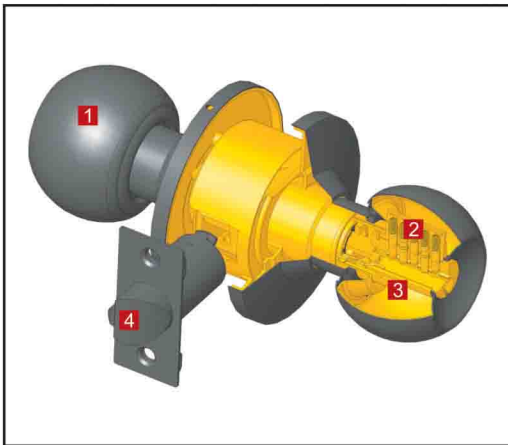

FEATURES

- HARDENED STEEL BOLT
- BRASS LATCH
- 10 PIN BRASS CYLINDER
- HEAVY DUTY MILD STEEL BODY (2mm)
- 4 PCS. BRASS COMPUTER KEYS

2

VERTI BOLT - COMPUTER KEY

CODE	FINISH
<u>LLNL0005</u>	<u>BROWN</u>
<u>LLNL0006</u>	<u>BEIGE</u>

2

VERTI BOLT - COMPUTER KEY

CODE	FINISH
<u>LLNL0007</u>	<u>BROWN</u>
<u>LLNL0008</u>	<u>BEIGE</u>

CYLINDRICAL KNOB LOCK

- 1** Two piece knob for better security
- 2** Spool pins for picking resistance in
- 3** Solid brass cylinder
- 4** Anti hexa pin for hexa resistance

Cylinders :

5 - Pin cylinder with 4 brass keys per lock. The locks are supplied with standard 5 - Pin keys. The cylinder is also available with Master Key & Grand Master Key Provision.

Door Thickness :

Standard 35 to 45 mm (1-3/8 to 1-3/4")