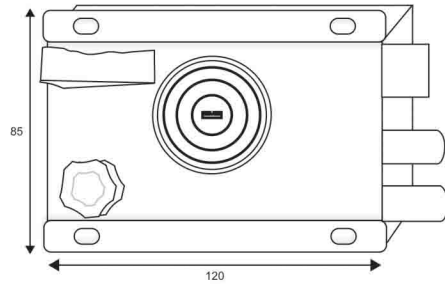

TWIN BOLT

LLNL0003

2