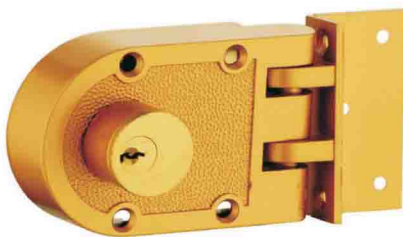

SPECIAL FEATURES

- Unique snake shape key slot to avoid key duplication
- Unique (patent applied) racing cylinder where in an incorrect key lets the user rotate the cylinder, but it does not work the lock, thus making it impossible to duplicate the key.
- Heavy duty stainless steel lock body in satin finish to suit modern interior designs

FEATURES

- HARDENED STEEL BOLT
- BRASS LATCH
- 10 PIN BRASS CYLINDER
- HEAVY DUTY MILD STEEL BODY (2mm)
- 4 PCS. BRASS COMPUTER KEYS

2

VERTI BOLT - COMPUTER KEY

CODE	FINISH
<u>LLNL0005</u>	<u>BROWN</u>
<u>LLNL0006</u>	<u>BEIGE</u>

2

VERTI BOLT - COMPUTER KEY

CODE	FINISH
<u>LLNL0007</u>	<u>BROWN</u>
<u>LLNL0008</u>	<u>BEIGE</u>

CYLINDRICAL KNOB LOCK

- 1** Two piece knob for better security
- 2** Spool pins for picking resistance in
- 3** Solid brass cylinder
- 4** Anti hexa pin for hexa resistance

Cylinders :

5 - Pin cylinder with 4 brass keys per lock. The locks are supplied with standard 5 - Pin keys. The cylinder is also available with Master Key & Grand Master Key Provision.

Door Thickness :

Standard 35 to 45 mm (1-3/8 to 1-3/4")