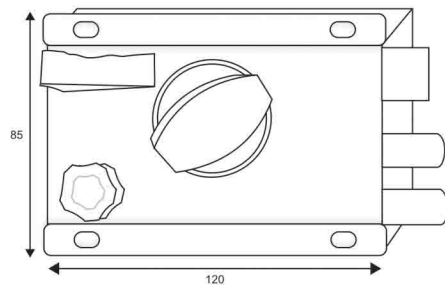

TWIN BOLT

LLNL0004

2

FEATURES

- HARDENED STEEL BOLT
- BRASS LATCH
- 10 PIN BRASS CYLINDER
- HEAVY DUTY MILD STEEL BODY (2mm)
- 4 PCS. BRASS COMPUTER KEYS