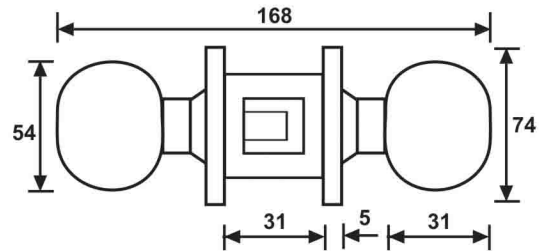

WITH NORMAL KEY

1

CODE	BACKSET	FINISH
LLKL0009	60	SATIN
LLKL0010	60	BRASS
LLKL0011	60	ANTIQUÉ
LLKL0012	70	SATIN
LLKL0013	70	BRASS
LLKL0014	70	ANTIQUÉ